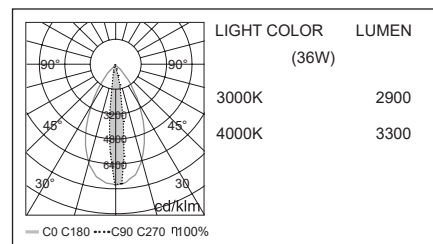

MAIN CODE CODICE BASE	RELEASE EDIZIONE	LIGHT COLOR COLORE LUCE	WATT WATT	OPTIC OTTICA	CONTROL CONTROLLO	FRAME COLOR COLORE
1111	.1	B 3000K	.36 36W	DY ELLIPTIC 15°X45°	1 ON/OFF	.B GREY / GRIGIO
		C 4000K				

CODE EXAMPLE : Projector with warm white light color at 3000K, 36W, elliptic 15°x45° optic, ON/OFF control, frame grey color
1111.1B.36DY1.B

ESEMPIO DI CODIFICA : Proiettore con luce calda a 3000K, 36W, ottica ellittica 15°x45°, controllo ON/OFF, colore grigio
1111.1B.36DY1.B

NEXO LUCE (Factory)
Strada Mirabella, 10
46040 Cavriana (MN), ITALY
T +39 0376 771513 F +39 0376 772235
sales@nexoluce.com www.nexoluce.com

Made in Italy