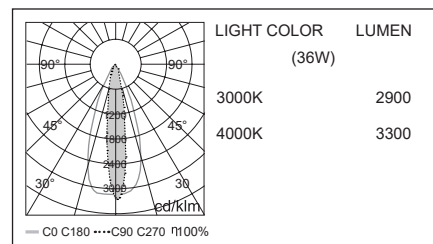

MAIN CODE CODICE BASE	RELEASE EDIZIONE	LIGHT COLOR COLORE LUCE	WATT WATT	OPTIC OTTICA	CONTROL CONTROLLO	FRAME COLOR COLORE
1111	.1	B 3000K	.36 36W	DY ELLIPTIC 15°x45°	1 ON/OFF	.U GLASS / VETRO
		C 4000K		BN 10°		

CODE EXAMPLE : Projector with warm white light color at 3000K, 36W, elliptic 15°x45° optic, ON/OFF control, full glass
1111.1B.36DY1.U

ESEMPIO DI CODIFICA : Proiettore con luce calda a 3000K, 36W, ottica ellittica 15°x45°, controllo ON/OFF, tutto vetro
1111.1B.36DY1.U

NEXO LUCE (Factory)
Strada Mirabella, 10
46040 Cavriana (MN), ITALY
T +39 0376 771513 F +39 0376 772235
sales@nexoluce.com www.nexoluce.com

Made in Italy