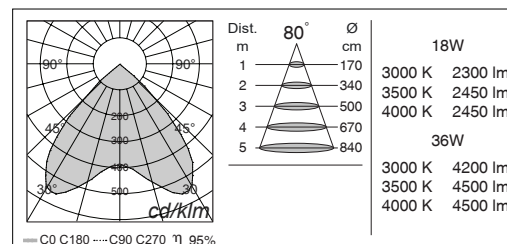

MAIN CODE CODICE BASE	RELEASE EDIZIONE	LIGHT COLOR COLORE LUCE	WATT WATT	OPTIC OTTICA	CONTROL CONTROLLO	FRAME COLOR COLORE
2027	.4	B 3000K	.18 18W	AE 80°	1 ON/OFF	BS WHITE / BIANCO
		C 4000K	.36 36W		8 DIMMER 1-10V	BT BLACK/ NERO
		F 3500K				
		* others on request / altri su richiesta				

CODE EXAMPLE : Projector with warm white light color at 3000K, 18W, 80° optic, ON/OFF control, frame white color
2027.4B.18AE1BS

ESEMPIO DI CODIFICA : Proiettore con luce calda a 3000K, 18W, ottica 80°, controllo ON/OFF, colore bianco
2027.4B.18AE1BS

NEXO LUCE (Factory)
Strada Mirabella, 10
46040 Cavriana (MN), ITALY
T +39 0376 771513 F +39 0376 772235
sales@nexoluce.com www.nexoluce.com

Made in Italy

© Nexo Luce, a company incorporated in Italy. The logo and the name are the property of Nexo Luce SRL. The present datasheet and its content in whole or in part are the property of Nexo Luce SRL. All rights reserved. We reserve the right to change details and specifications without prior written notice.