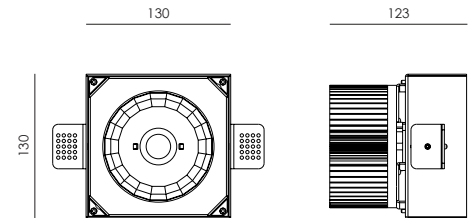

Lamp / Lampada 1 LED COB CREE	Input / Alimentazione 220/240V 50/60Hz	Power / Potenza 18 / 36 W	Color Tolerance/ Tolleranza Cromatica 2-SDCM / 3-SDCM	CRI / CRI 80 MIN