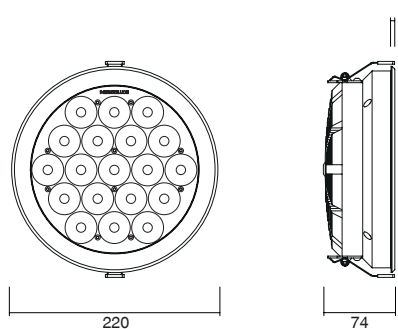

- *Proiettore LED da incasso circolare*
- *Corpo in alluminio tornito dal pieno lega 6082 con trattamento superficiale di protezione e successiva verniciatura in polvere di poliestere resistente agli agenti atmosferici, alla corrosione ed alle nebbie saline*
- *Cornice esterna in acciaio inox AISI 316L spazzolata*
- *Vetro di sicurezza temperato con bordi molati, extrachiaro ed antiriflesso resistente agli shock termici*
- *Pressacavo in plastica resistente agli agenti atmosferici, alla corrosione ed alle nebbie saline*
- *Molle per installazione a soffitto*
- *Alimentatore esterno IP67 incluso*
- *Connettore IP68 per la connessione fra proiettore ed alimentatore incluso*
- *Temperatura ambiente massima ammissibile +35°C*