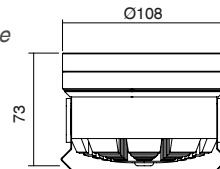

- *Proiettore LED circolare a pozzetto*
- *Corpo in alluminio tornito dal pieno lega 6082 con trattamento superficiale di protezione e successiva verniciatura in polvere di poliestere resistente agli agenti atmosferici, alla corrosione ed alle nebbie saline*
- *Vetro di sicurezza temperato con bordi molati, extrachiaro ed antiriflesso resistente agli shock termici*
- *Pressacavo in plastica resistente agli agenti atmosferici, alla corrosione ed alle nebbie saline*
- *Guarnizioni in silicone*
- *Alimentatore esterno IP67 incluso*
- *Connettore IP68 per la connessione fra proiettore ed alimentatore incluso*
- *Connettori IP68 maschio e femmina e cavo in neoprene per prolunga connessione (fra proiettore ed alimentatore) accessori disponibili su richiesta*
- *Controcassa per installazione inclusa*
- *Senza viti visibili*
- *Installazione in un'unica fase senza la necessità di aprire l'apparecchiatura*
- *Temperatura ambiente massima ammissibile +50°C*

HOUSING/ CONTROCASSA

IP67

Lamp / Lampada 4 LED CREE	Input / Alimentazione 220/240V 50/60Hz	Power / Potenza 12W	Color Tolerance/ Tolleranza Cromatica 2-SDCM / 3-SDCM