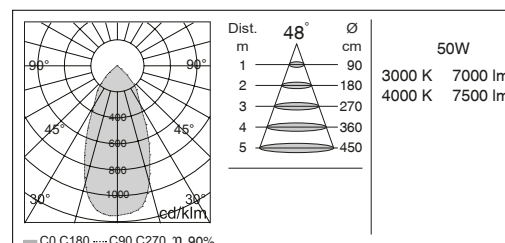

This luminaire contains built-in LED lamps.

The lamps cannot be changed in the luminaire.

NEXOLUCE 874/2012

MAIN CODE CODICE BASE	RELEASE EDIZIONE	LIGHT COLOR COLORE LUCE	WATT WATT	OPTIC OTTICA	CONTROLLO CONTROL	FRAME COLOR COLORE
2623	.1	B 3000K	.50 50W	.D 20°	1 ON/OFF	.G STAIN. STEEL / INOX
		C 4000K		.F 30°		
		* others on request / altri su richiesta		.I 48°		
				BZ 86°		

CODE EXAMPLE : Projector with warm white light color at 3000K, 50W, 20° optic, ON/OFF control, frame stainless steel color
2623.1B.50.D1.G

ESEMPIO DI CODIFICA : Proiettore con luce calda a 3000K, 50W, ottica 20°, controllo ON/OFF, colore in acciaio inox
2623.1B.50.D1.G

NEXO LUCE (Factory)
Strada Mirabella, 10
46040 Cavriana (MN), ITALY
T +39 0376 771513 F +39 0376 772235
sales@nexoluce.com www.nexoluce.com

Made in Italy