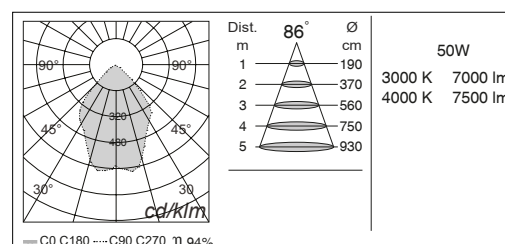

This luminaire contains built-in LED lamps.

The lamps cannot be changed in the luminaire.

NEXOLUCE 874/2012

MAIN CODE CODICE BASE	RELEASE EDIZIONE	LIGHT COLOR COLORE LUCE	WATT WATT	OPTIC OTTICA	CONTROLLO CONTROL	FRAME COLOR COLORE
2623	.1	B 3000K	.50 50W	.D 20°	1 ON/OFF	.G STAIN. STEEL / INOX
		C 4000K		.F 30°		
		* others on request / altri su richiesta		.I 48°		
				BZ 86°		

CODE EXAMPLE : Projector with warm white light color at 3000K, 50W, 20° optic, ON/OFF control, frame stainless steel color
2623.1B.50.D1.G

ESEMPIO DI CODIFICA : Proiettore con luce calda a 3000K, 50W, ottica 20°, controllo ON/OFF, colore in acciaio inox
2623.1B.50.D1.G

NEXO LUCE (Factory)
Strada Mirabella, 10
46040 Cavriana (MN), ITALY
T +39 0376 771513 F +39 0376 772235
sales@nexoluce.com www.nexoluce.com

Made in Italy