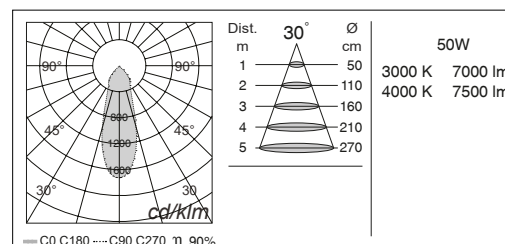

This luminaire contains built-in LED lamps.

The lamps cannot be changed in the luminaire.

NEXOLUCE 874/2012

MAIN CODE CODICE BASE	RELEASE EDIZIONE	LIGHT COLOR COLORE LUCE	WATT WATT	OPTIC OTTICA	CONTROLLO CONTROL	FRAME COLOR COLORE
2623	.1	B 3000K	.50 50W	.D 20°	1 ON/OFF	.G STAIN. STEEL / INOX
		C 4000K		.F 30°		
		* others on request / altri su richiesta		.I 48°		
				BZ 86°		

CODE EXAMPLE : Projector with warm white light color at 3000K, 50W, 20° optic, ON/OFF control, frame stainless steel color
2623.1B.50.D1.G

ESEMPIO DI CODIFICA : Proiettore con luce calda a 3000K, 50W, ottica 20°, controllo ON/OFF, colore in acciaio inox
2623.1B.50.D1.G

NEXO LUCE (Factory)
Strada Mirabella, 10
46040 Cavriana (MN), ITALY
T +39 0376 771513 F +39 0376 772235
sales@nexoluce.com www.nexoluce.com

Made in Italy