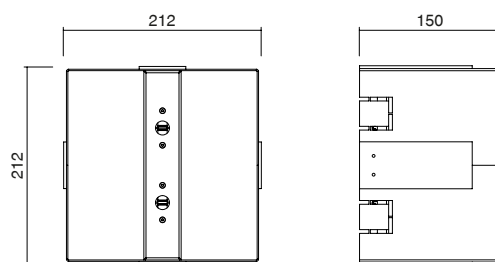

- *Proiettore LED quadrato a pozzetto*
- *Corpo in alluminio tornito dal pieno lega 6082 con trattamento superficiale di protezione e successiva verniciatura in polvere di poliestere resistente agli agenti atmosferici, alla corrosione ed alle nebbie saline*
- *Cornice esterna in acciaio inox AISI 316L spazzolata*
- *Vetro di sicurezza temperato con bordi molati, extrachiaro ed antiriflesso resistente agli shock termici*
- *Pressacavo in plastica resistente agli agenti atmosferici, alla corrosione ed alle nebbie saline*
- *Guarnizioni in silicone*
- *Alimentatore esterno IP67 incluso*
- *Connettore IP68 per la connessione fra proiettore ed alimentatore incluso*
- *Controcassa per installazione inclusa*
- *Senza viti visibili*
- *Installazione in un'unica fase senza la necessità di aprire l'apparecchiatura*
- *Temperatura ambiente massima ammissibile +35°C*

HOUSING/ CONTROCASSA

IP67

Lamp / Lampada 4 LED COB CREE	Input / Alimentazione 220/240V 50/60Hz	Power / Potenza 50W	Color Tolerance/ Tolleranza Cromatica 2-SDCM / 3-SDCM