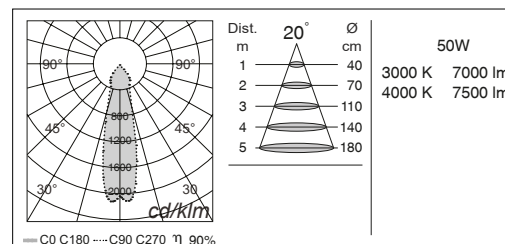

This luminaire contains built-in LED lamps.

The lamps cannot be changed in the luminaire.

NEXOLUCE 874/2012

MAIN CODE CODICE BASE	RELEASE EDIZIONE	LIGHT COLOR COLORE LUCE	WATT WATT	OPTIC OTTICA	CONTROLLO CONTROL	FRAME COLOR COLORE
2623	.1	B 3000K	.50 50W	.D 20°	1 ON/OFF	.G STAIN. STEEL / INOX
		C 4000K		.F 30°		
		* others on request / altri su richiesta		.I 48°		
				BZ 86°		

CODE EXAMPLE : Projector with warm white light color at 3000K, 50W, 20° optic, ON/OFF control, frame stainless steel color
2623.1B.50.D1.G

ESEMPIO DI CODIFICA : Proiettore con luce calda a 3000K, 50W, ottica 20°, controllo ON/OFF, colore in acciaio inox
2623.1B.50.D1.G

NEXO LUCE (Factory)
Strada Mirabella, 10
46040 Cavriana (MN), ITALY
T +39 0376 771513 F +39 0376 772235
sales@nexoluce.com www.nexoluce.com

Made in Italy