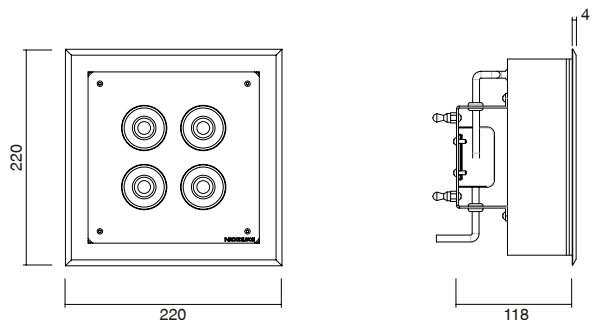

- *Proiettore LED quadrato a pozzetto*
- *Corpo in alluminio tornito dal pieno lega 6082 con trattamento superficiale di protezione e successiva verniciatura in polvere di poliestere resistente agli agenti atmosferici, alla corrosione ed alle nebbie saline*
- *Cornice esterna in acciaio inox AISI 316L spazzolata*
- *Vetro di sicurezza temperato con bordi molati, extrachiaro ed antiriflesso resistente agli shock termici*
- *Pressacavo in plastica resistente agli agenti atmosferici, alla corrosione ed alle nebbie saline*
- *Guarnizioni in silicone*
- *Alimentatore esterno IP67 incluso*
- *Connettore IP68 per la connessione fra proiettore ed alimentatore incluso*
- *Controcassa per installazione inclusa*
- *Senza viti visibili*
- *Installazione in un'unica fase senza la necessità di aprire l'apparecchiatura*
- *Temperatura ambiente massima ammissibile +35°C*

HOUSING/ CONTROCASSA

IP67

Lamp / Lampada 4 LED COB CREE	Input / Alimentazione 220/240V 50/60Hz	Power / Potenza 50W	Color Tolerance/ Tolleranza Cromatica 2-SDCM / 3-SDCM