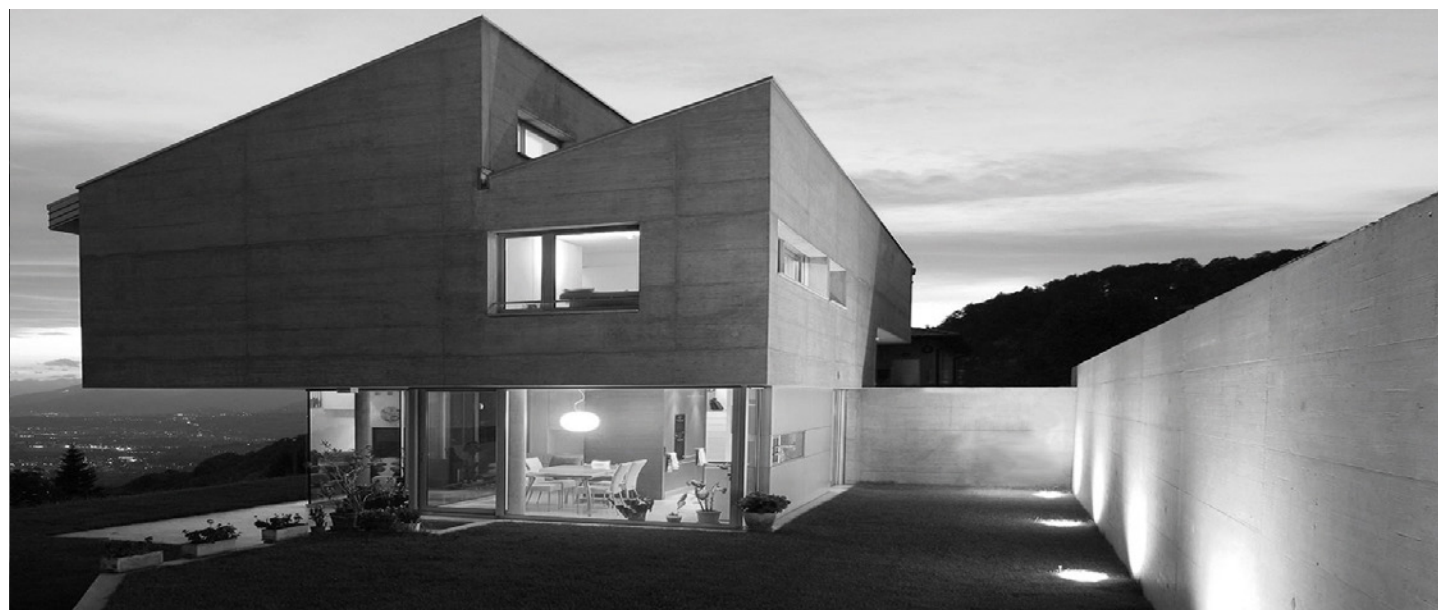

NEXO LUCE (Factory)
Strada Mirabella, 10
46040 Cavriana (MN), ITALY
T +39 0376 771513 F +39 0376 772235
sales@nexoluce.com www.nexoluce.com

Made in Italy