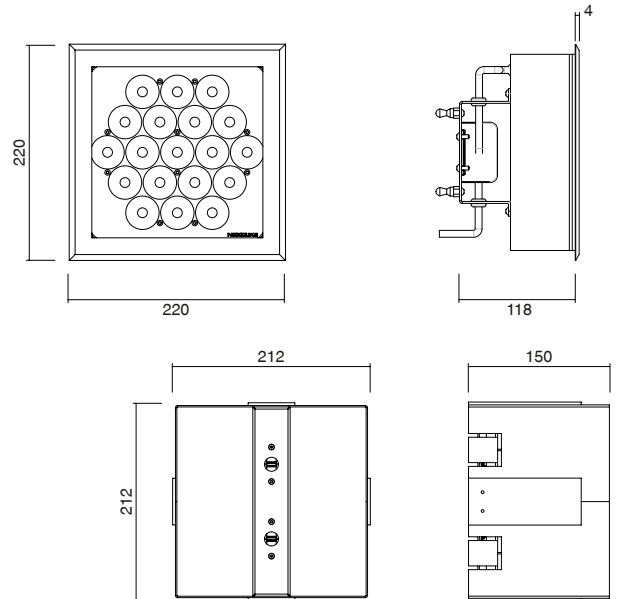

- *Proiettore LED quadrato a pozzetto*
- *Corpo in alluminio tornito dal pieno lega 6082 con trattamento superficiale di protezione e successiva verniciatura in polvere di poliestere resistente agli agenti atmosferici, alla corrosione ed alle nebbie saline*
- *Cornice esterna in acciaio inox AISI 316L spazzolata*
- *Vetro di sicurezza temperato con bordi molati, extrachiaro ed antiriflesso resistente agli shock termici*
- *Pressacavo in plastica resistente agli agenti atmosferici, alla corrosione ed alle nebbie saline*
- *Guarnizioni in silicone*
- *Alimentatore esterno IP67 incluso*
- *Connettore IP68 per la connessione fra proiettore ed alimentatore incluso*
- *Controcassa per installazione inclusa*
- *Senza viti visibili*
- *Installazione in un'unica fase senza la necessità di aprire l'apparecchiatura*
- *Temperatura ambiente massima ammissibile +35°C*

HOUSING/ CONTROCASSA

Lamp / Lampada 19 LED CREE	Input / Alimentazione 220/240V 50/60Hz	Power / Potenza 45W	Color Tolerance/ Tolleranza Cromatica 2-SDCM / 3-SDCM