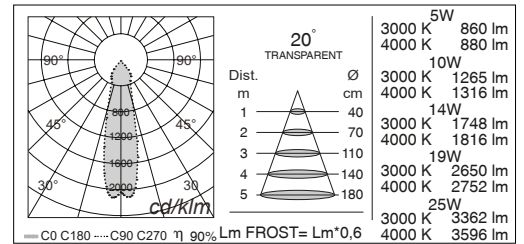

MAIN CODE CODICE BASE	RELEASE EDIZIONE	LIGHT COLOR COLORE LUCE	WATT WATT	OPTIC OTTICA	CONTROL CONTROLLO	FRAME COLOR COLORE
2639	.1	B 3000K	.05 5W	.D 20° (TRANSPARENT)	1 ON/OFF	BS WHITE / BIANCO
		C 4000K	.10 10W	.F 30° (TRANSPARENT)	8 DIMMER 1-10V	BT BLACK/ NERO
		* others on request / altri su richiesta	.14 14W	.I 48° (TRANSPARENT)		
			.19 19W	BZ 86° (TRANSPARENT)		
			.25 25W	CT 20° FROST		
				CU 30° FROST		
				CV 48° FROST		
				CZ 86° FROST		

CODE EXAMPLE : Projector with warm white light color at 3000K, 10W, 20° optic, ON/OFF control, white color
2639.1B.10.D1BS

ESEMPIO DI CODIFICA : Proiettore con luce calda a 3000K, 10W, ottica 20°, controllo ON/OFF, colore bianco
2639.1B.10.D1BS

NEXO LUCE (Factory)
Strada Mirabella, 10
46040 Cavriana (MN), ITALY
T +39 0376 771513 F +39 0376 772235
sales@nexoluce.com www.nexoluce.com

Made in Italy