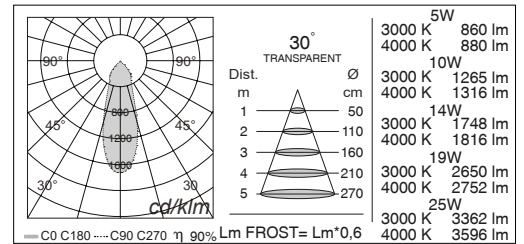

MAIN CODE CODICE BASE	RELEASE EDIZIONE	LIGHT COLOR COLORE LUCE	WATT WATT	OPTIC OTTICA	CONTROL CONTROLLO	FRAME COLOR COLORE
2639	.1	B 3000K	.05 5W	.D 20° (TRANSPARENT)	1 ON/OFF	BS WHITE / BIANCO
		C 4000K	.10 10W	.F 30° (TRANSPARENT)	8 DIMMER 1-10V	BT BLACK/ NERO
		* others on request / altri su richiesta	.14 14W	.I 48° (TRANSPARENT)		
			.19 19W	BZ 86° (TRANSPARENT)		
			.25 25W	CT 20° FROST		
				CU 30° FROST		
				CV 48° FROST		
				CZ 86° FROST		

CODE EXAMPLE : Projector with warm white light color at 3000K, 10W, 20° optic, ON/OFF control, white color
2639.1B.10.D1BS

ESEMPIO DI CODIFICA : Proiettore con luce calda a 3000K, 10W, ottica 20°, controllo ON/OFF, colore bianco
2639.1B.10.D1BS

NEXO LUCE (Factory)
Strada Mirabella, 10
46040 Cavriana (MN), ITALY
T +39 0376 771513 F +39 0376 772235
sales@nexoluce.com www.nexoluce.com

Made in Italy