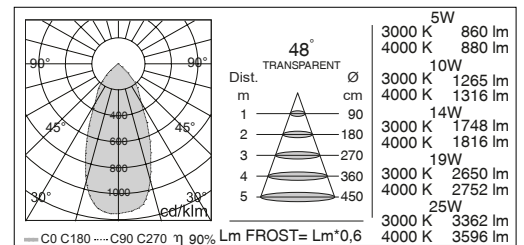

MAIN CODE CODICE BASE	RELEASE EDIZIONE	LIGHT COLOR COLORE LUCE	WATT WATT	OPTIC OTTICA	CONTROL CONTROLLO	FRAME COLOR COLORE
2639	.1	B 3000K	.05 5W	.D 20° (TRANSPARENT)	1 ON/OFF	BS WHITE / BIANCO
		C 4000K	.10 10W	.F 30° (TRANSPARENT)	8 DIMMER 1-10V	BT BLACK/ NERO
		* others on request / altri su richiesta	.14 14W	.I 48° (TRANSPARENT)		
			.19 19W	BZ 86° (TRANSPARENT)		
			.25 25W	CT 20° FROST		
				CU 30° FROST		
				CV 48° FROST		
				CZ 86° FROST		

CODE EXAMPLE : Projector with warm white light color at 3000K, 10W, 20° optic, ON/OFF control, white color
2639.1B.10.D1BS

ESEMPIO DI CODIFICA : Proiettore con luce calda a 3000K, 10W, ottica 20°, controllo ON/OFF, colore bianco
2639.1B.10.D1BS

NEXO LUCE (Factory)
Strada Mirabella, 10
46040 Cavriana (MN), ITALY
T +39 0376 771513 F +39 0376 772235
sales@nexoluce.com www.nexoluce.com

Made in Italy