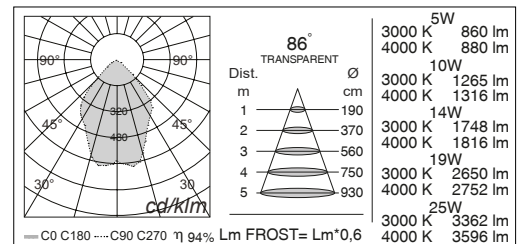

MAIN CODE CODICE BASE	RELEASE EDIZIONE	LIGHT COLOR COLORE LUCE	WATT WATT	OPTIC OTTICA	CONTROL CONTROLLO	FRAME COLOR COLORE
2639	.1	B 3000K	.05 5W	.D 20° (TRANSPARENT)	1 ON/OFF	BS WHITE / BIANCO
		C 4000K	.10 10W	.F 30° (TRANSPARENT)	8 DIMMER 1-10V	BT BLACK/ NERO
		* others on request / altri su richiesta	.14 14W	.I 48° (TRANSPARENT)		
			.19 19W	BZ 86° (TRANSPARENT)		
			.25 25W	CT 20° FROST		
				CU 30° FROST		
				CV 48° FROST		
				CZ 86° FROST		

CODE EXAMPLE : Projector with warm white light color at 3000K, 10W, 20° optic, ON/OFF control, white color
2639.1B.10.D1BS

ESEMPIO DI CODIFICA : Proiettore con luce calda a 3000K, 10W, ottica 20°, controllo ON/OFF, colore bianco
2639.1B.10.D1BS

NEXO LUCE (Factory)
Strada Mirabella, 10
46040 Cavriana (MN), ITALY
T +39 0376 771513 F +39 0376 772235
sales@nexoluce.com www.nexoluce.com

Made in Italy