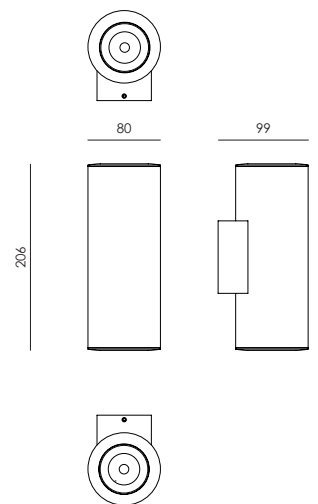

- Wall mounted double emission LED projector for indoor and outdoor applications
- Aluminium body with surface protection treatment and subsequent polyester powder paint resistant to corrosion, atmospheric conditions and salt spray
- Tempered, extraclear, anti-glare safety glass with grinded edges
- Ultra-narrow optic
- Silicone gaskets
- Power supply integrated in the product body
- Maximum permissible ambient temperature + 50 °C

Lamp / Lampada	Input / Alimentazione	Power / Potenza	Color Tolerance/ Tolleranza Cromatica	CRI / CRI
2 PCB 1 LED CREE	220/240V 50/60Hz	6 W	2-SDCM / 3-SDCM	80 MIN

NEXO LUCE (Factory)
 Strada Mirabella, 10
 46040 Cavriana (MN), ITALY
 T +39 0376 771513 F +39 0376 772235
 sales@nexoluce.com www.nexoluce.com