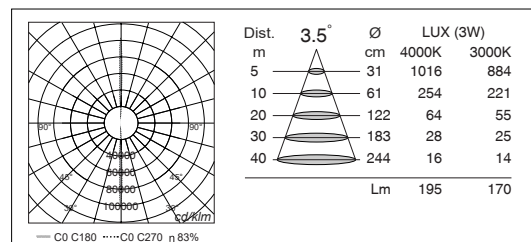

MAIN CODE CODICE BASE	RELEASE EDIZIONE	LIGHT COLOR COLORE LUCE	WATT WATT	OPTIC OTTICA	CONTROL CONTROLLO	FRAME COLOR COLORE
2645	.1	B 3000K	.06 6W (3W UP + 3W DOWN)	AA 3.5°	1 ON/OFF	.C DARK GREY / ANTRACITE
		C 4000K				
		* others on request / altri su richiesta				

CODE EXAMPLE : Projector with warm white light color at 3000K, 6W, 3.5° optic, ON/OFF control, frame dark grey color 2645.1B.06AA1.C

ESEMPIO DI CODIFICA : Proiettore con luce calda a 3000K, 6W, ottica 3.5°, controllo ON/OFF, colore grigio antracite 2645.1B.06AA1.C

NEXO LUCE (Factory)
Strada Mirabella, 10
46040 Cavriana (MN), ITALY
T +39 0376 771513 F +39 0376 772235
sales@nexoluce.com www.nexoluce.com

Made in Italy

© Nexo Luce, a company incorporated in Italy. The logo and the name are the property of Nexo Luce SRL. The present datasheet and its content in whole or in part are the property of Nexo Luce SRL. All rights reserved. We reserve the right to change details and specifications without prior written notice.