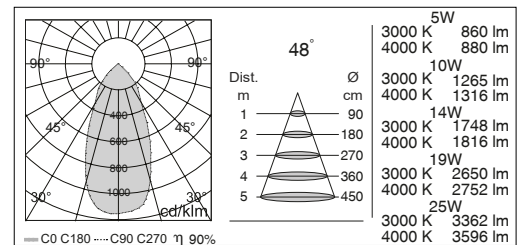

This luminaire contains built-in LED lamps.

The lamps cannot be changed in the luminaire.

LED

Energy efficiency class: A++ (green), A+ (light green), A (yellow-green), B (yellow), C (orange), D (red), E (dark red).

NEXOLUCE 874/2012

MAIN CODE CODICE BASE	RELEASE EDIZIONE	LIGHT COLOR COLORE LUCE	WATT WATT	OPTIC OTTICA	CONTROL CONTROLLO	FRAME COLOR COLORE
2649	.1	B 3000K	.05 5W	.D 20°	1 ON/OFF	BS WHITE / BIANCO
		C 4000K	.10 10W	.F 30°		BT BLACK/ NERO
		* others on request / altri su richiesta	.14 14W	.I 48°		
			.19 19W	BZ 86°		
			.25 25W			

CODE EXAMPLE : Projector with warm white light color at 3000K, 5W, 20 optic, ON/OFF control, white color 2649.1B.05.D1BS

ESEMPIO DI CODIFICA : Proiettore con luce calda a 3000K, 5W, ottica 20°, controllo ON/OFF, colore bianco 2649.1B.05.D1BS

NEXO LUCE (Factory)
Strada Mirabella, 10
46040 Cavriana (MN), ITALY
T +39 0376 771513 F +39 0376 772235
sales@nexoluce.com www.nexoluce.com

Made in Italy