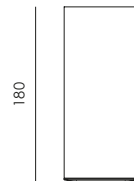

- Ceiling mounted LED projector for indoor and outdoor applications
- Aluminium body with surface protection treatment and subsequent polyester powder paint resistant to corrosion, atmospheric conditions and salt spray
- Tempered, extraclear, anti-glare safety glass with grinded edges
- Beam angles 20° 30° 48° 86°
- Silicone gaskets
- Power supply integrated in the product body
- Maximum permissible ambient temperature + 35°C

- *Proiettore LED a plafone per interni ed esterni*
- *Corpo in alluminio con trattamento superficiale di protezione e successiva verniciatura in polvere di poliestere resistente agli agenti atmosferici, alla corrosione ed alle nebbie saline*
- *Vetro di sicurezza temperato con bordi molati, extrachiaro ed antiriflesso*
- *Angoli del fascio 20° 30° 48° 86°*
- *Guarnizioni in silicone*
- *Alimentatore integrato nel corpo del prodotto*
- *Temperatura ambiente massima ammissibile +35° C*