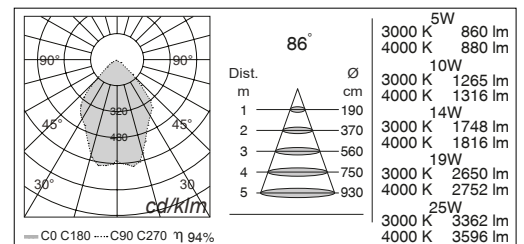

This luminaire contains built-in LED lamps.

The lamps cannot be changed in the luminaire.

LED

Energy efficiency class: A++ (green), A+ (light green), A (yellow-green), B (yellow), C (orange), D (red), E (dark red).

NEXOLUCE 874/2012

MAIN CODE CODICE BASE	RELEASE EDIZIONE	LIGHT COLOR COLORE LUCE	WATT WATT	OPTIC OTTICA	CONTROL CONTROLLO	FRAME COLOR COLORE
2649	.1	B 3000K	.05 5W	.D 20°	1 ON/OFF	BS WHITE / BIANCO
		C 4000K	.10 10W	.F 30°		BT BLACK/ NERO
		* others on request / altri su richiesta	.14 14W	.I 48°		
			.19 19W	BZ 86°		
			.25 25W			

CODE EXAMPLE : Projector with warm white light color at 3000K, 5W, 20 optic, ON/OFF control, white color 2649.1B.05.D1BS

ESEMPIO DI CODIFICA : Proiettore con luce calda a 3000K, 5W, ottica 20°, controllo ON/OFF, colore bianco 2649.1B.05.D1BS

NEXO LUCE (Factory)
Strada Mirabella, 10
46040 Cavriana (MN), ITALY
T +39 0376 771513 F +39 0376 772235
sales@nexoluce.com www.nexoluce.com

Made in Italy