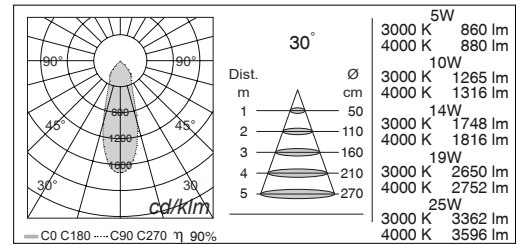

This luminaire contains built-in LED lamps.

The lamps cannot be changed in the luminaire.

LED

Energy efficiency class: A++ (green), A+ (light green), A (yellow-green), B (yellow), C (orange), D (red), E (dark red).

NEXOLUCE 874/2012

MAIN CODE CODICE BASE	RELEASE EDIZIONE	LIGHT COLOR COLORE LUCE	WATT WATT	OPTIC OTTICA	CONTROL CONTROLLO	FRAME COLOR COLORE
2649	.1	B 3000K	.05 5W	.D 20°	1 ON/OFF	BS WHITE / BIANCO
		C 4000K	.10 10W	.F 30°		BT BLACK/ NERO
		* others on request / altri su richiesta	.14 14W	.I 48°		
			.19 19W	BZ 86°		
			.25 25W			

CODE EXAMPLE : Projector with warm white light color at 3000K, 5W, 20 optic, ON/OFF control, white color 2649.1B.05.D1BS

ESEMPIO DI CODIFICA : Proiettore con luce calda a 3000K, 5W, ottica 20°, controllo ON/OFF, colore bianco 2649.1B.05.D1BS

NEXO LUCE (Factory)
Strada Mirabella, 10
46040 Cavriana (MN), ITALY
T +39 0376 771513 F +39 0376 772235
sales@nexoluce.com www.nexoluce.com

Made in Italy