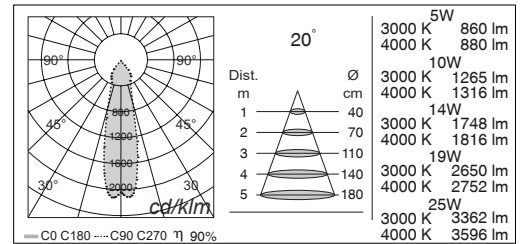

This luminaire contains built-in LED lamps.

The lamps cannot be changed in the luminaire.

LED

Energy efficiency class: A++ (green), A+ (light green), A (yellow-green), B (yellow), C (orange), D (red), E (dark red).

NEXOLUCE 874/2012

MAIN CODE CODICE BASE	RELEASE EDIZIONE	LIGHT COLOR COLORE LUCE	WATT WATT	OPTIC OTTICA	CONTROL CONTROLLO	FRAME COLOR COLORE
2649	.1	B 3000K	.05 5W	.D 20°	1 ON/OFF	BS WHITE / BIANCO
		C 4000K	.10 10W	.F 30°		BT BLACK/ NERO
		* others on request / altri su richiesta	.14 14W	.I 48°		
			.19 19W	BZ 86°		
			.25 25W			

CODE EXAMPLE : Projector with warm white light color at 3000K, 5W, 20 optic, ON/OFF control, white color 2649.1B.05.D1BS

ESEMPIO DI CODIFICA : Proiettore con luce calda a 3000K, 5W, ottica 20°, controllo ON/OFF, colore bianco 2649.1B.05.D1BS

NEXO LUCE (Factory)
Strada Mirabella, 10
46040 Cavriana (MN), ITALY
T +39 0376 771513 F +39 0376 772235
sales@nexoluce.com www.nexoluce.com

Made in Italy