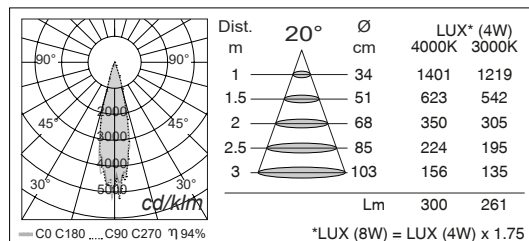

This luminaire contains built-in LED lamps.

The lamps cannot be changed in the luminaire.

LED

A++
A+
A
B
C
D
E

NEXOLUCE 874/2012

MAIN CODE CODICE BASE	RELEASE EDIZIONE	LIGHT COLOR COLORE LUCE	WATT WATT	OPTIC OTTICA	CONTROL CONTROLLO	FRAME COLOR COLORE
6692	.1	B 3000K	.04 4W	.C 12°	1 ON/OFF	BS WHITE / BIANCO
		C 4000K	.08 8W	.D 20°		BT BLACK/ NERO
		* others on request / altri su richiesta		.G 34°		
				.J 58°		

CODE EXAMPLE : Projector with warm white light color at 3000K, 4W, 20° optic, ON/OFF control, white color
6692.1B.04.D1BS

ESEMPIO DI CODIFICA : Proiettore con luce calda a 3000K, 4W, ottica 20°, controllo ON/OFF, colore bianco
6692.1B.04.D1BS

NEXO LUCE (Factory)
Strada Mirabella, 10
46040 Cavriana (MN), ITALY
T +39 0376 771513 F +39 0376 772235
sales@nexoluce.com www.nexoluce.com

Made in Italy