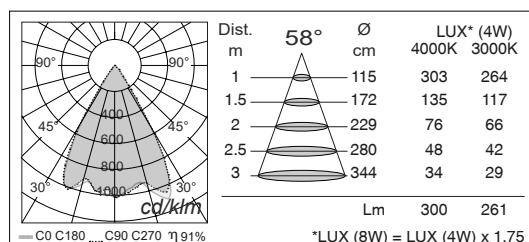

This luminaire contains built-in LED lamps.

The lamps cannot be changed in the luminaire.

LED

A++
A+
A
B
C
D
E

NEXOLUCE 874/2012

MAIN CODE CODICE BASE	RELEASE EDIZIONE	LIGHT COLOR COLORE LUCE	WATT WATT	OPTIC OTTICA	CONTROL CONTROLLO	FRAME COLOR COLORE
6692	.1	B 3000K	.04 4W	.C 12°	1 ON/OFF	BS WHITE / BIANCO
		C 4000K	.08 8W	.D 20°		BT BLACK/ NERO
		* others on request / altri su richiesta		.G 34°		
				.J 58°		

CODE EXAMPLE : Projector with warm white light color at 3000K, 4W, 20° optic, ON/OFF control, white color
6692.1B.04.D1BS

ESEMPIO DI CODIFICA : Proiettore con luce calda a 3000K, 4W, ottica 20°, controllo ON/OFF, colore bianco
6692.1B.04.D1BS

NEXO LUCE (Factory)
Strada Mirabella, 10
46040 Cavriana (MN), ITALY
T +39 0376 771513 F +39 0376 772235
sales@nexoluce.com www.nexoluce.com

Made in Italy