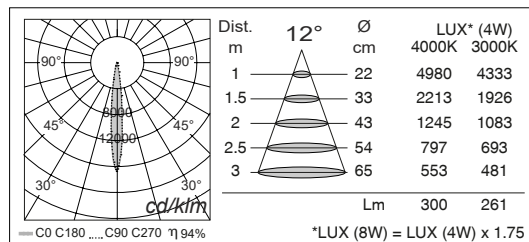

This luminaire contains built-in LED lamps.

The lamps cannot be changed in the luminaire.

LED

A++
A+
A
B
C
D
E

NEXOLUCE 874/2012

MAIN CODE CODICE BASE	RELEASE EDIZIONE	LIGHT COLOR COLORE LUCE	WATT WATT	OPTIC OTTICA	CONTROL CONTROLLO	FRAME COLOR COLORE
6692	.1	B 3000K	.04 4W	.C 12°	1 ON/OFF	BS WHITE / BIANCO
		C 4000K	.08 8W	.D 20°		BT BLACK/ NERO
		* others on request / altri su richiesta		.G 34°		
				.J 58°		

CODE EXAMPLE : Projector with warm white light color at 3000K, 4W, 20° optic, ON/OFF control, white color
6692.1B.04.D1BS

ESEMPIO DI CODIFICA : Proiettore con luce calda a 3000K, 4W, ottica 20°, controllo ON/OFF, colore bianco
6692.1B.04.D1BS

NEXO LUCE (Factory)
Strada Mirabella, 10
46040 Cavriana (MN), ITALY
T +39 0376 771513 F +39 0376 772235
sales@nexoluce.com www.nexoluce.com

Made in Italy