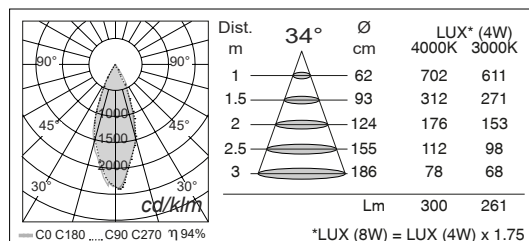

This luminaire contains built-in LED lamps.

The lamps cannot be changed in the luminaire.

LED

A++
A+
A
B
C
D
E

NEXOLUCE 874/2012

MAIN CODE CODICE BASE	RELEASE EDIZIONE	LIGHT COLOR COLORE LUCE	WATT WATT	OPTIC OTTICA	CONTROL CONTROLLO	FRAME COLOR COLORE
6692	.1	B 3000K	.04 4W	.C 12°	1 ON/OFF	BS WHITE / BIANCO
		C 4000K	.08 8W	.D 20°		BT BLACK/ NERO
		* others on request / altri su richiesta		.G 34°		
				.J 58°		

CODE EXAMPLE : Projector with warm white light color at 3000K, 4W, 20° optic, ON/OFF control, white color
6692.1B.04.D1BS

ESEMPIO DI CODIFICA : Proiettore con luce calda a 3000K, 4W, ottica 20°, controllo ON/OFF, colore bianco
6692.1B.04.D1BS

NEXO LUCE (Factory)
Strada Mirabella, 10
46040 Cavriana (MN), ITALY
T +39 0376 771513 F +39 0376 772235
sales@nexoluce.com www.nexoluce.com

Made in Italy