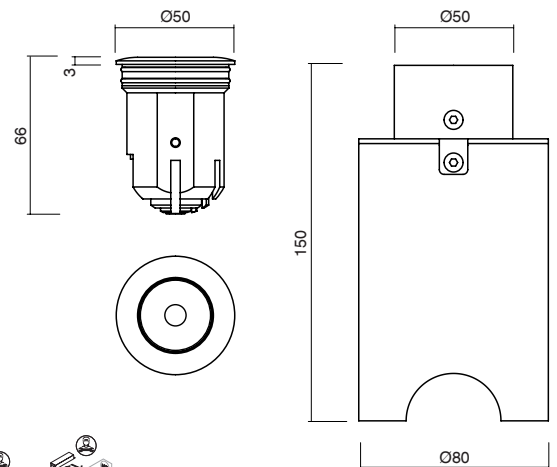

- *Proiettore LED circolare a pozzetto carrabile*
- *Corpo in alluminio tornito dal pieno lega 6082 con trattamento superficiale di protezione e successiva verniciatura in polvere di poliestere resistente agli agenti atmosferici, alla corrosione ed alle nebbie saline*
- *Cornice esterna in acciaio inox AISI 316L spazzolata*
- *Vetro di sicurezza temperato con bordi molati, extrachiaro ed antiriflesso resistente agli shock termici*
- *Guarnizioni in silicone*
- *Alimentatore esterno IP67 incluso*
- *Connettore IP68 per la connessione fra proiettore ed alimentatore incluso*
- *Connettori IP68 maschio e femmina e cavo in neoprene per prolunga connessione (fra proiettore ed alimentatore) accessori disponibili su richiesta*
- *Controcassa per installazione inclusa*
- *Senza viti visibili*
- *Installazione in un'unica fase senza la necessità di aprire l'apparecchiatura*
- *Temperatura ambiente massima ammissibile +50° C*

HOUSING/ CONTROCASSA