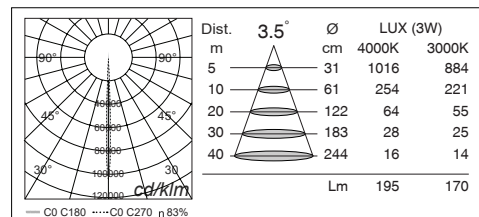

Made in Italy

*IP68 CONNECTORS ON REQUEST
 *CONNETTORI IP68 SU RICHIESTA
 code: 003.0223.0

*2x0.35 H05RN-F CABLE (1 meter) ON REQUEST
 *CAVO 2X0.35 H05RN-F (1 metro) SU RICHIESTA
 code: 003.0224.0

MAIN CODE CODICE BASE	RELEASE EDIZIONE	LIGHT COLOR COLORE LUCE	WATT WATT	OPTIC OTTICA	CONTROL CONTROLLO	FRAME COLOR COLORE
6850	.1	B 3000K	.03 3W	AA 3.5°	1 ON/OFF	.G STAIN. STEEL / INOX
		C 4000K				
		* others on request / altri su richiesta				